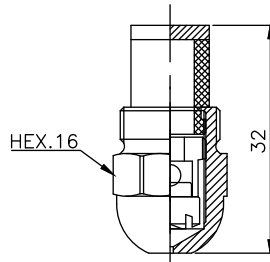

BK Series Hollow Cone Spray Nozzles

BK

Oil burner nozzles are available in semi hollow cone spray pattern.

Micro-finish of tip & disc seats permitting flow only through the slots of the disc, plus extremely close manufacturing tolerances, ensure accurate capacity control. These nozzles are fitted with filter in order to provide highly efficient in depth filtration with one piece construction extra fine filter microns are supplied as standard on all small capacity nozzles.